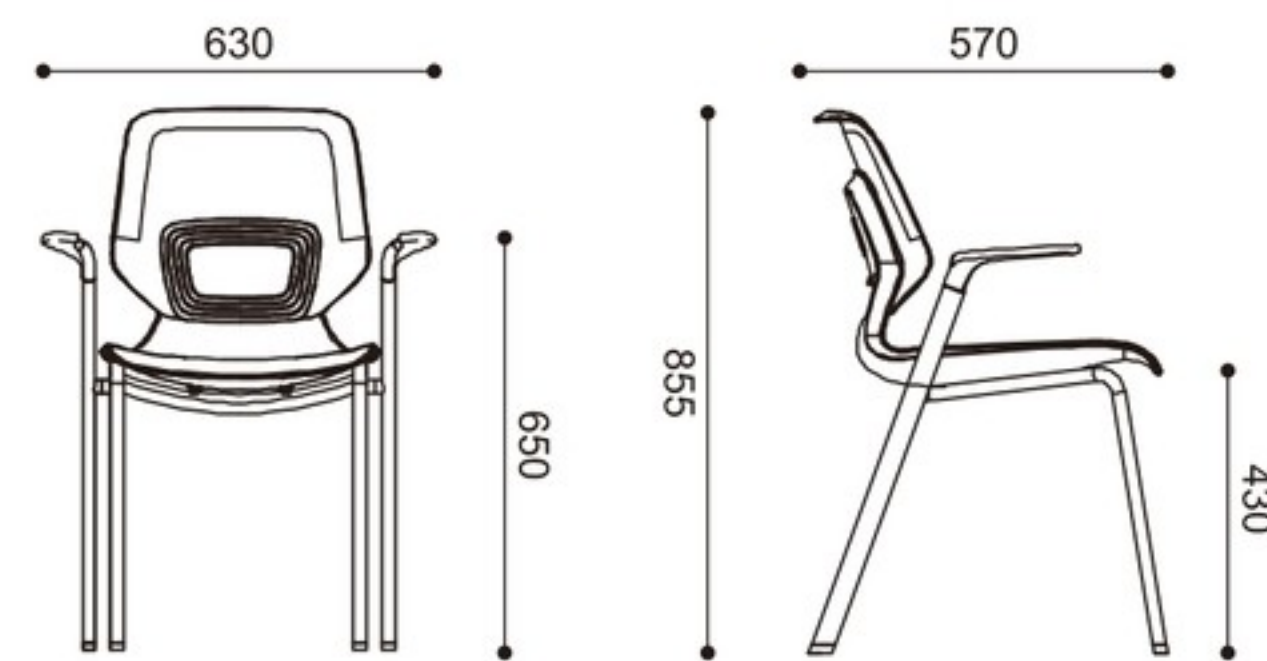

Item : YZ528-9
 Dimension : 1200x1685x875mm
 Material :
 Backrest : PP mixed with fiber
 Base: Metal base

Colour

Miky White

Light Gray

Lagoon Blue

Light Green

Light Yellow

Introduction

YZ558

YOUNG DREAM CHASER

TECHNOLOGY
LEADS LIFE

Style and Dimension

Item : YZ558
 Dimension : 550x565x860mm
 Material :
 Backrest : PP mixed with fiber
 Base: Metal base

Item : YZ558-1AB
 Dimension : 630x570x855mm
 Material :
 Backrest : PP mixed with fiber
 Base: Metal base

Item : YZ558-3
 Dimension : 545x560x860mm
 Material :
 Backrest : PP mixed with fiber
 Base: Metal base

Item : YZ558-3D
 Dimension :
 Material :
 Backrest : PP mixed with fiber
 Base: Metal base

Style and Dimension

Item : YZ558-9
 Dimension : 1200x1700x890mm
 Material :
 Backrest : PP mixed with fiber
 Base: Metal base

Item : YZ558-11
 Dimension :
 Material :
 Backrest : PP mixed with fiber
 Base : Metal base

Item : YZ558-16
 Dimension : 780x840x880mm
 Material :
 Backrest : PP mixed with fiber
 Base : Metal base
 Tablet : ABS tablet(493*320*18mm)