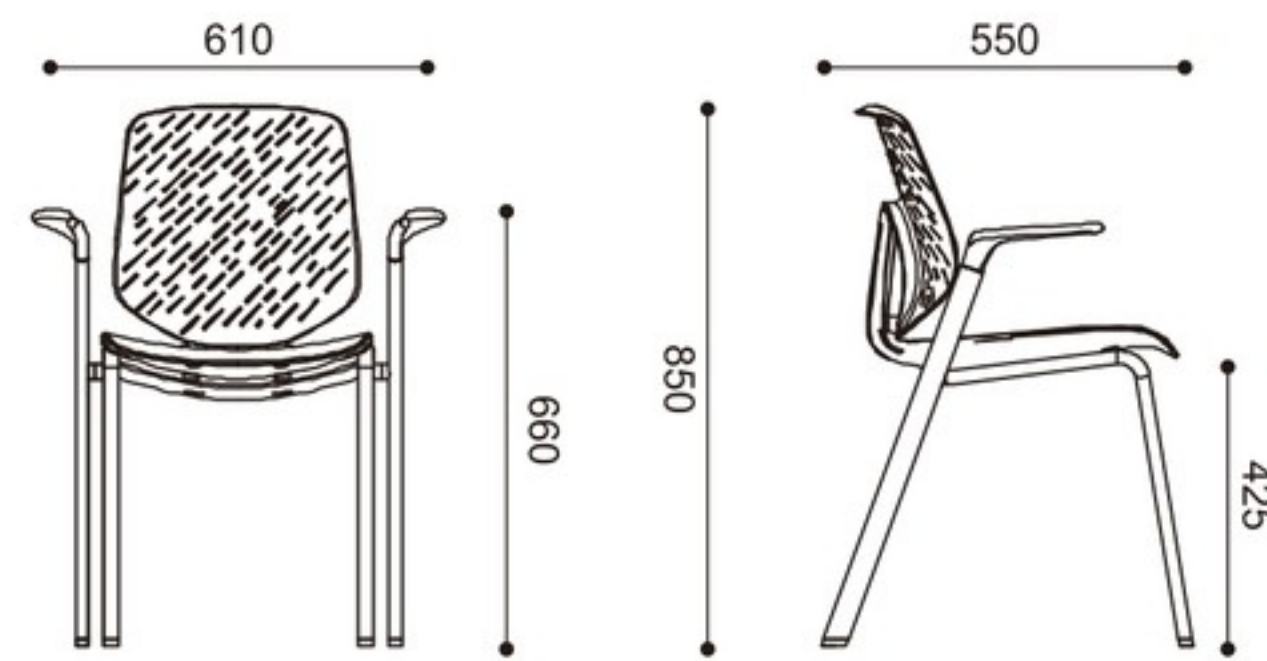

Item : YZ528
 Dimension : 520x540x840mm
 Material :
 Backrest : PP mixed with fiber
 Base: Metal base

Style and Dimension

Item : YZ528-11
 Dimension :
 Material :
 Backrest : PP mixed with fiber
 Base: Metal base

Item : YZ528-3
 Dimension : 535x515x845mm
 Material :
 Backrest : PP mixed with fiber
 Base: Metal base

Item : YZ528-15
 Dimension : 470x580x855mm
 Material :
 Backrest : PP mixed with fiber
 Base : Metal base
 Tablet : ABS tablet(493*320*18mm)

Item : YZ528-1A
 Dimension : 610x550x850mm
 Material :
 Backrest : PP mixed with fiber
 Base: Metal base

Item : YZ528-16
 Dimension :
 Material :
 Backrest : PP mixed with fiber
 Base : Metal base
 Tablet : ABS tablet(493*320*18mm)

Item : YZ528-9
 Dimension : 1200x1685x875mm
 Material :
 Backrest : PP mixed with fiber
 Base: Metal base

Colour

Miky White

Light Gray

Lagoon Blue

Light Green

Light Yellow

Introduction