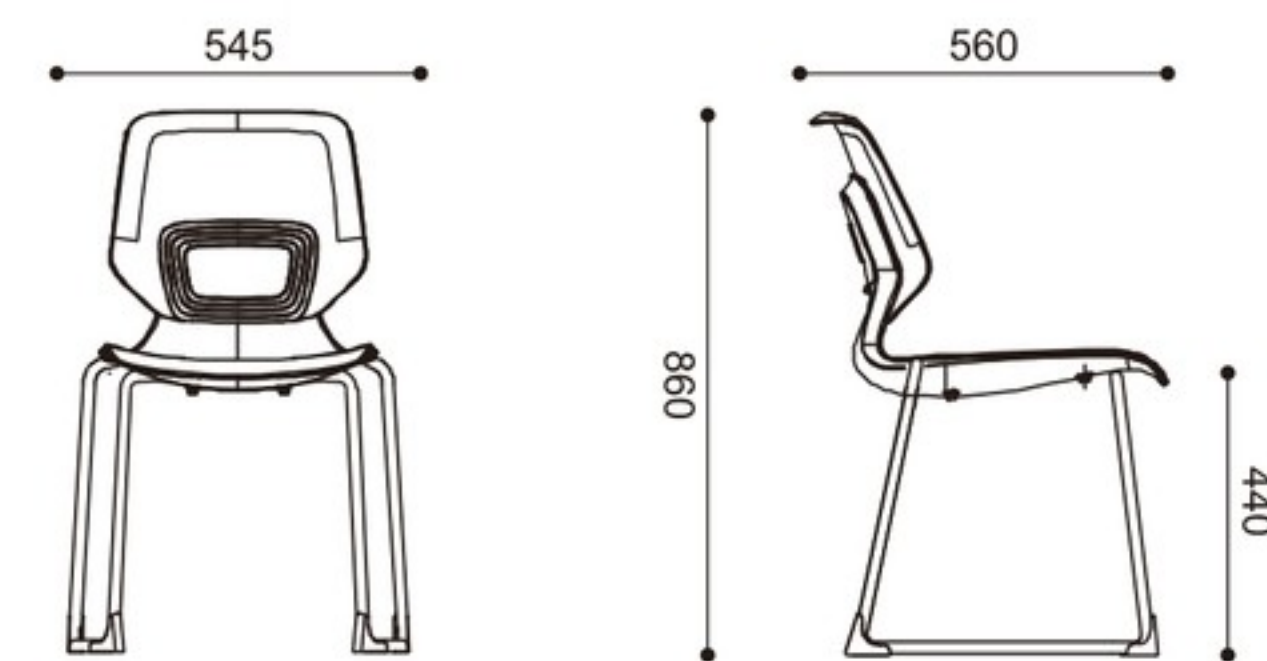

Item : YZ528-9
 Dimension : 1200x1685x875mm
 Material :
 Backrest : PP mixed with fiber
 Base: Metal base

Colour

Miky White

Light Gray

Lagoon Blue

Light Green

Light Yellow

Introduction

YZ558

YOUNG DREAM CHASER

TECHNOLOGY
LEADS LIFE

Style and Dimension

Item : YZ558
 Dimension : 550x565x860mm
 Material :
 Backrest : PP mixed with fiber
 Base: Metal base

Item : YZ558-1AB
 Dimension : 630x570x855mm
 Material :
 Backrest : PP mixed with fiber
 Base: Metal base

Item : YZ558-3
 Dimension : 545x560x860mm
 Material :
 Backrest : PP mixed with fiber
 Base: Metal base

Item : YZ558-3D
 Dimension :
 Material :
 Backrest : PP mixed with fiber
 Base: Metal base

Style and Dimension

Item : YZ558-9
 Dimension : 1200x1700x890mm
 Material :
 Backrest : PP mixed with fiber
 Base: Metal base

Item : YZ558-11
 Dimension :
 Material :
 Backrest : PP mixed with fiber
 Base : Metal base

Item : YZ558-16
 Dimension : 780x840x880mm
 Material :
 Backrest : PP mixed with fiber
 Base : Metal base
 Tablet : ABS tablet(493*320*18mm)