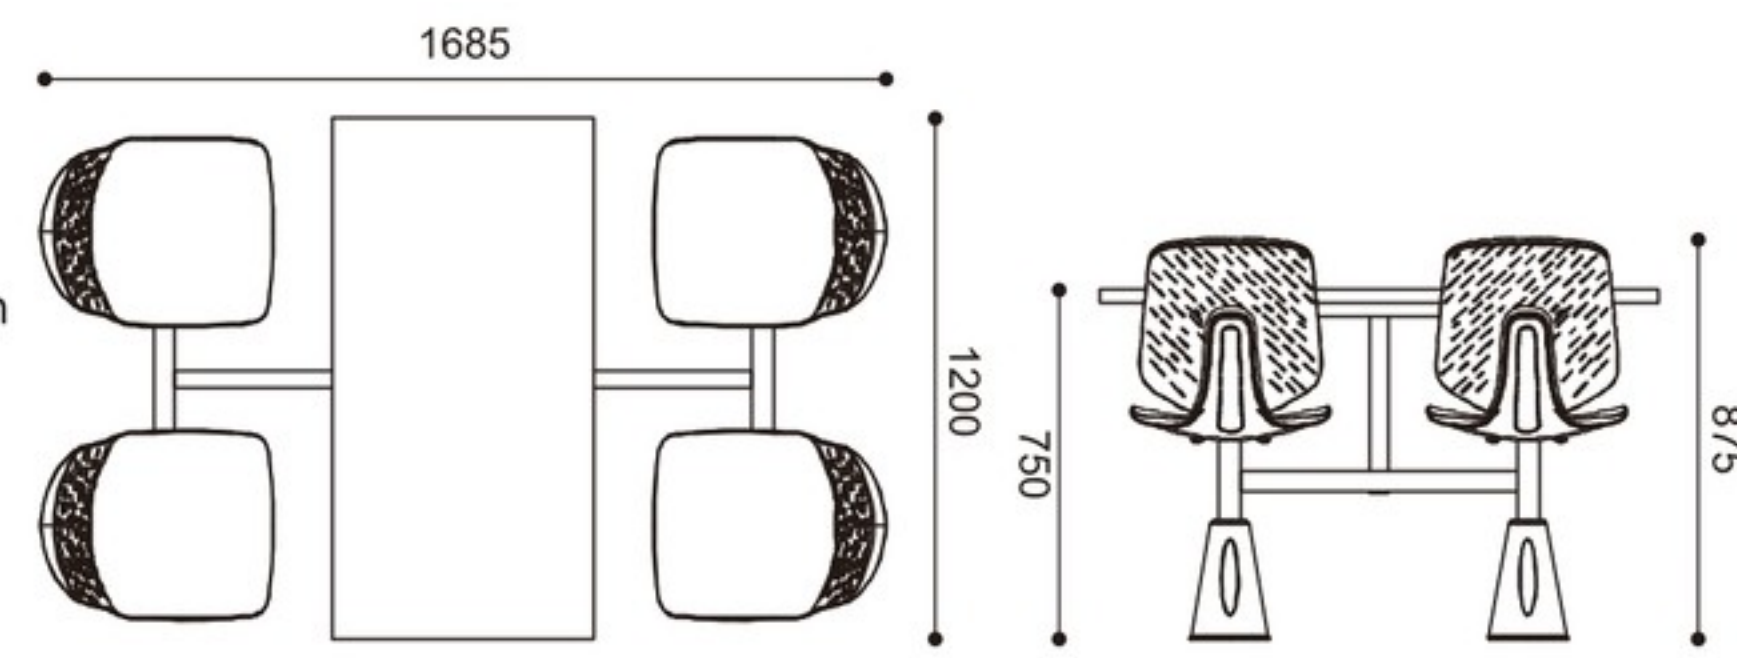

Item : YZ528
 Dimension : 520x540x840mm
 Material :
 Backrest : PP mixed with fiber
 Base: Metal base

Style and Dimension

Item : YZ528-11
 Dimension :
 Material :
 Backrest : PP mixed with fiber
 Base: Metal base

Item : YZ528-3
 Dimension : 535x515x845mm
 Material :
 Backrest : PP mixed with fiber
 Base: Metal base

Item : YZ528-15
 Dimension : 470x580x855mm
 Material :
 Backrest : PP mixed with fiber
 Base : Metal base
 Tablet : ABS tablet(493*320*18mm)

Item : YZ528-1A
 Dimension : 610x550x850mm
 Material :
 Backrest : PP mixed with fiber
 Base: Metal base

Item : YZ528-16
 Dimension :
 Material :
 Backrest : PP mixed with fiber
 Base : Metal base
 Tablet : ABS tablet(493*320*18mm)

Item : YZ528-9
 Dimension : 1200x1685x875mm
 Material :
 Backrest : PP mixed with fiber
 Base: Metal base

Colour

Miky White

Light Gray

Lagoon Blue

Light Green

Light Yellow

Introduction