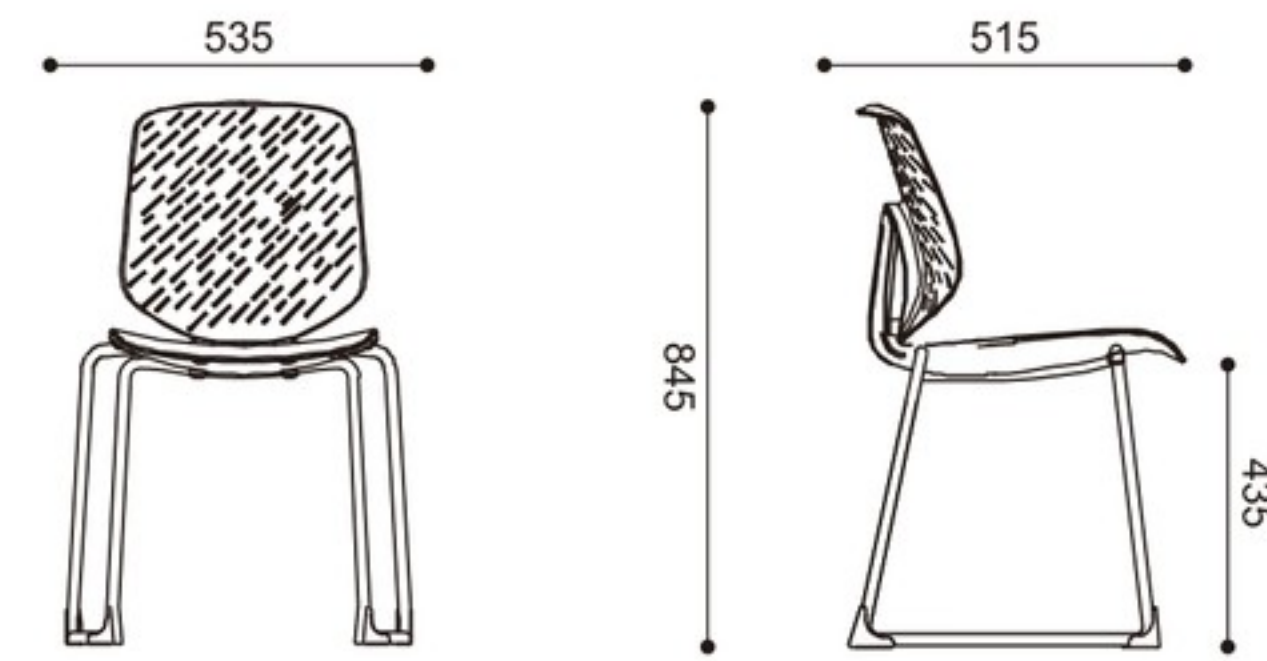

Item : YZ528
 Dimension : 520x540x840mm
 Material :
 Backrest : PP mixed with fiber
 Base: Metal base

Style and Dimension

Item : YZ528-11
 Dimension :
 Material :
 Backrest : PP mixed with fiber
 Base: Metal base

Item : YZ528-3
 Dimension : 535x515x845mm
 Material :
 Backrest : PP mixed with fiber
 Base: Metal base

Item : YZ528-15
 Dimension : 470x580x855mm
 Material :
 Backrest : PP mixed with fiber
 Base : Metal base
 Tablet : ABS tablet(493*320*18mm)

Item : YZ528-1A
 Dimension : 610x550x850mm
 Material :
 Backrest : PP mixed with fiber
 Base: Metal base

Item : YZ528-16
 Dimension :
 Material :
 Backrest : PP mixed with fiber
 Base : Metal base
 Tablet : ABS tablet(493*320*18mm)

Item : YZ528-9
 Dimension : 1200x1685x875mm
 Material :
 Backrest : PP mixed with fiber
 Base: Metal base

Colour

Miky White

Light Gray

Lagoon Blue

Light Green

Light Yellow

Introduction