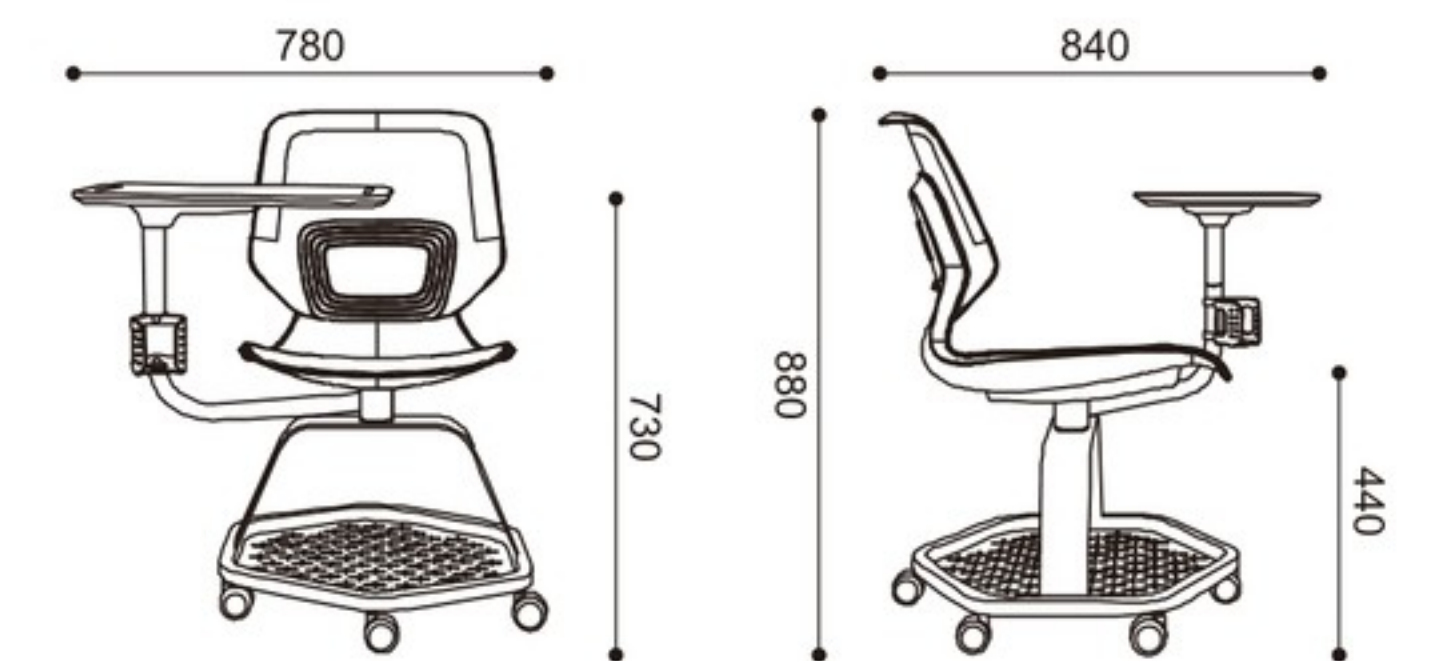

Item : YZ528-9
 Dimension : 1200x1685x875mm
 Material :
 Backrest : PP mixed with fiber
 Base: Metal base

Colour

Miky White

Light Gray

Lagoon Blue

Light Green

Light Yellow

Introduction

YZ558

YOUNG DREAM CHASER

TECHNOLOGY
LEADS LIFE

Style and Dimension

Item : YZ558
 Dimension : 550x565x860mm
 Material :
 Backrest : PP mixed with fiber
 Base: Metal base

Item : YZ558-1AB
 Dimension : 630x570x855mm
 Material :
 Backrest : PP mixed with fiber
 Base: Metal base

Item : YZ558-3
 Dimension : 545x560x860mm
 Material :
 Backrest : PP mixed with fiber
 Base: Metal base

Item : YZ558-3D
 Dimension :
 Material :
 Backrest : PP mixed with fiber
 Base: Metal base

Style and Dimension

Item : YZ558-9
 Dimension : 1200x1700x890mm
 Material :
 Backrest : PP mixed with fiber
 Base: Metal base

Item : YZ558-11
 Dimension :
 Material :
 Backrest : PP mixed with fiber
 Base : Metal base

Item : YZ558-16
 Dimension : 780x840x880mm
 Material :
 Backrest : PP mixed with fiber
 Base : Metal base
 Tablet : ABS tablet(493*320*18mm)