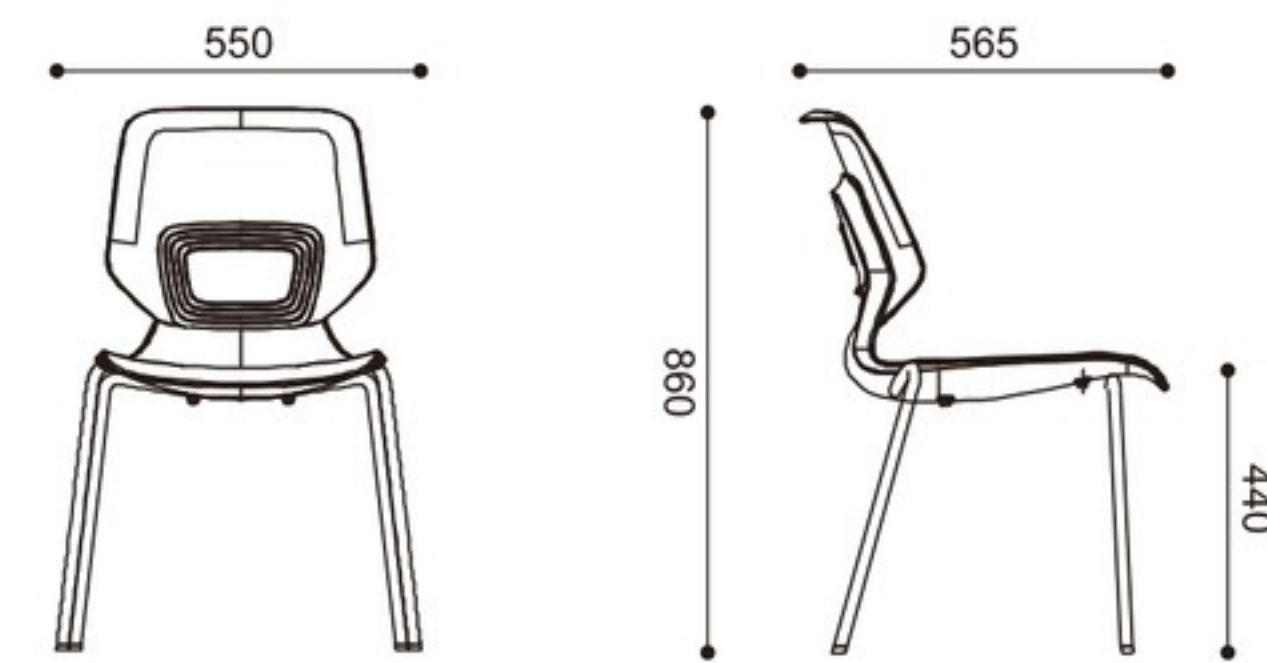

Item : YZ528-9
 Dimension : 1200x1685x875mm
 Material :
 Backrest : PP mixed with fiber
 Base: Metal base

Colour

Miky White

Light Gray

Lagoon Blue

Light Green

Light Yellow

Introduction

YZ558

YOUNG DREAM CHASER

TECHNOLOGY
LEADS LIFE

Style and Dimension

Item : YZ558
 Dimension : 550x565x860mm
 Material :
 Backrest : PP mixed with fiber
 Base: Metal base

Item : YZ558-1AB
 Dimension : 630x570x855mm
 Material :
 Backrest : PP mixed with fiber
 Base: Metal base

Item : YZ558-3
 Dimension : 545x560x860mm
 Material :
 Backrest : PP mixed with fiber
 Base: Metal base

Item : YZ558-3D
 Dimension :
 Material :
 Backrest : PP mixed with fiber
 Base: Metal base

Style and Dimension

Item : YZ558-9
 Dimension : 1200x1700x890mm
 Material :
 Backrest : PP mixed with fiber
 Base: Metal base

Item : YZ558-11
 Dimension :
 Material :
 Backrest : PP mixed with fiber
 Base : Metal base

Item : YZ558-16
 Dimension : 780x840x880mm
 Material :
 Backrest : PP mixed with fiber
 Base : Metal base
 Tablet : ABS tablet(493*320*18mm)