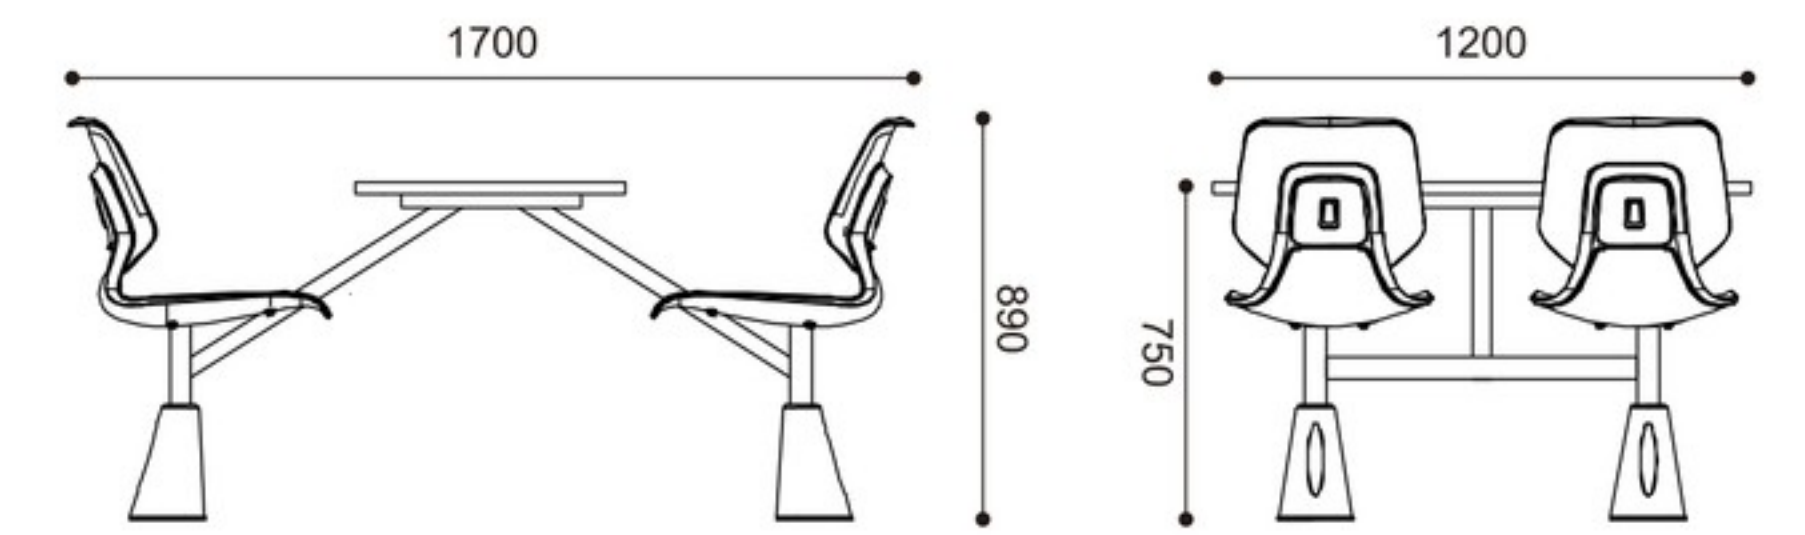

Item : YZ528-9
 Dimension : 1200x1685x875mm
 Material :
 Backrest : PP mixed with fiber
 Base: Metal base

Colour

Miky White

Light Gray

Lagoon Blue

Light Green

Light Yellow

Introduction

YZ558

YOUNG DREAM CHASER

TECHNOLOGY
LEADS LIFE

Style and Dimension

Item : YZ558
 Dimension : 550x565x860mm
 Material :
 Backrest : PP mixed with fiber
 Base: Metal base

Item : YZ558-1AB
 Dimension : 630x570x855mm
 Material :
 Backrest : PP mixed with fiber
 Base: Metal base

Item : YZ558-3
 Dimension : 545x560x860mm
 Material :
 Backrest : PP mixed with fiber
 Base: Metal base

Item : YZ558-3D
 Dimension :
 Material :
 Backrest : PP mixed with fiber
 Base: Metal base

Style and Dimension

Item : YZ558-9
 Dimension : 1200x1700x890mm
 Material :
 Backrest : PP mixed with fiber
 Base: Metal base

Item : YZ558-11
 Dimension :
 Material :
 Backrest : PP mixed with fiber
 Base : Metal base

Item : YZ558-16
 Dimension : 780x840x880mm
 Material :
 Backrest : PP mixed with fiber
 Base : Metal base
 Tablet : ABS tablet(493*320*18mm)